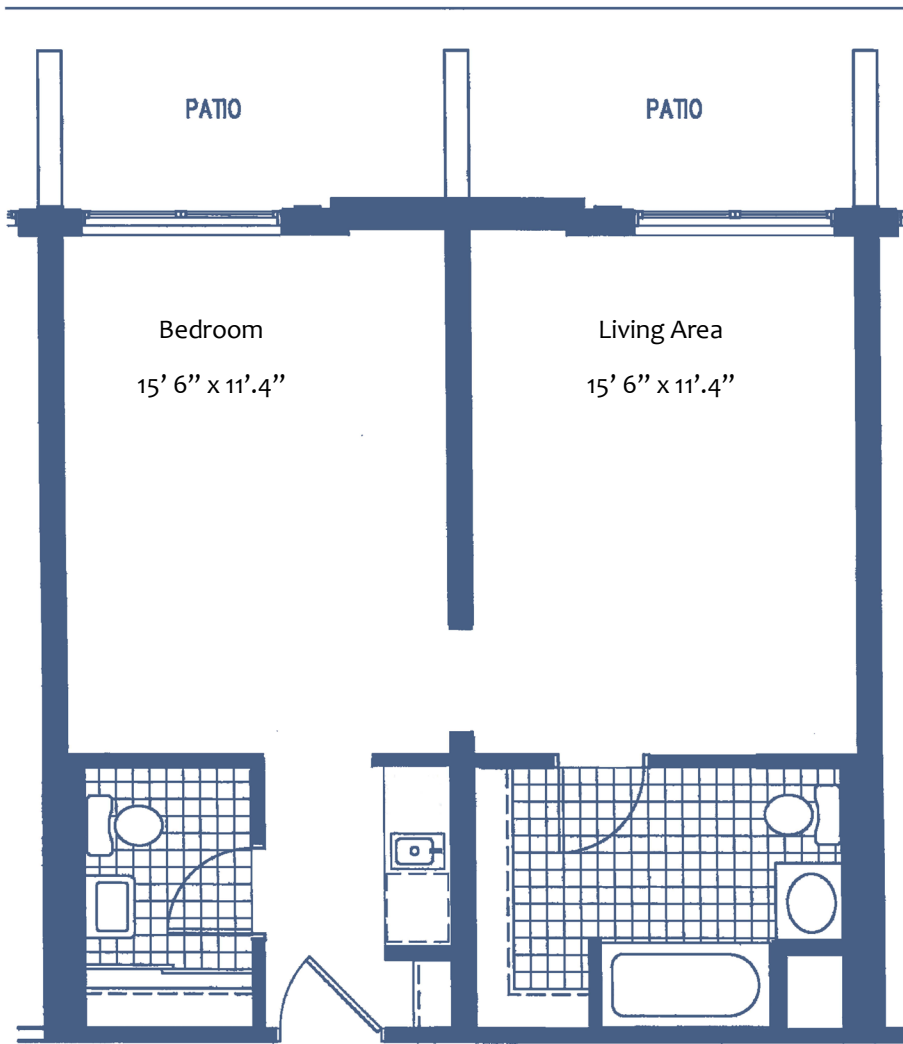

Welcome to a residence that is

Just the right fit and value

One Bedroom Apartment WINDSOR

Windsor

Features

- Spacious living room
- Large Bedroom
- Kitchenette with refrigerator, microwave & sink
- Half bathroom with safety bars
- Full bath with large walk-in shower
- Sizeable closet space
- Individually controlled heating & cooling
- Cable-ready
- Walk out garden or patio

Visit us to select the right floor plan for your home at
Bethel Springvale Inn

Call 914-739-4404 today to schedule a tour.