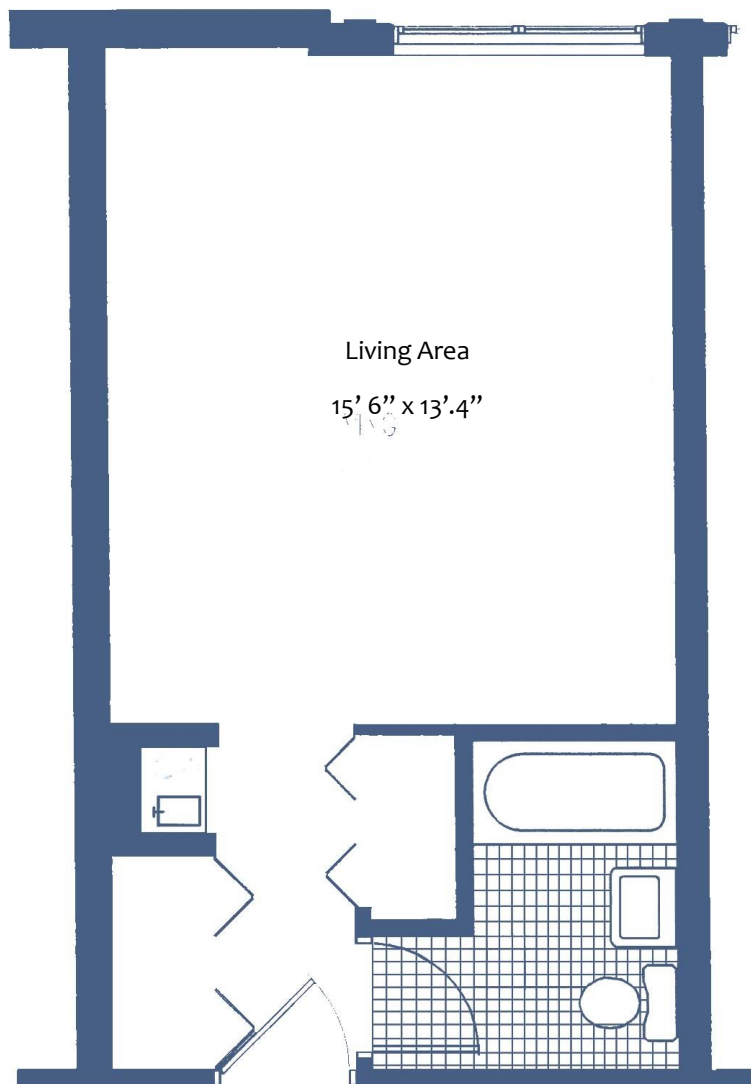

Welcome to a residence that is

Just the right fit and value

Deluxe Studio Apartment SAVOY

Savoy

Features

- Open Floor Plan
- Kitchenette includes refrigerator and sink
- Full bathroom with safety bars
- Sizeable closet space
- Individually controlled heating and cooling
- Cable-ready

Visit us to select the right floor plan for your home at
Bethel Springvale Inn

Call 914-739-4404 today to schedule a tour.