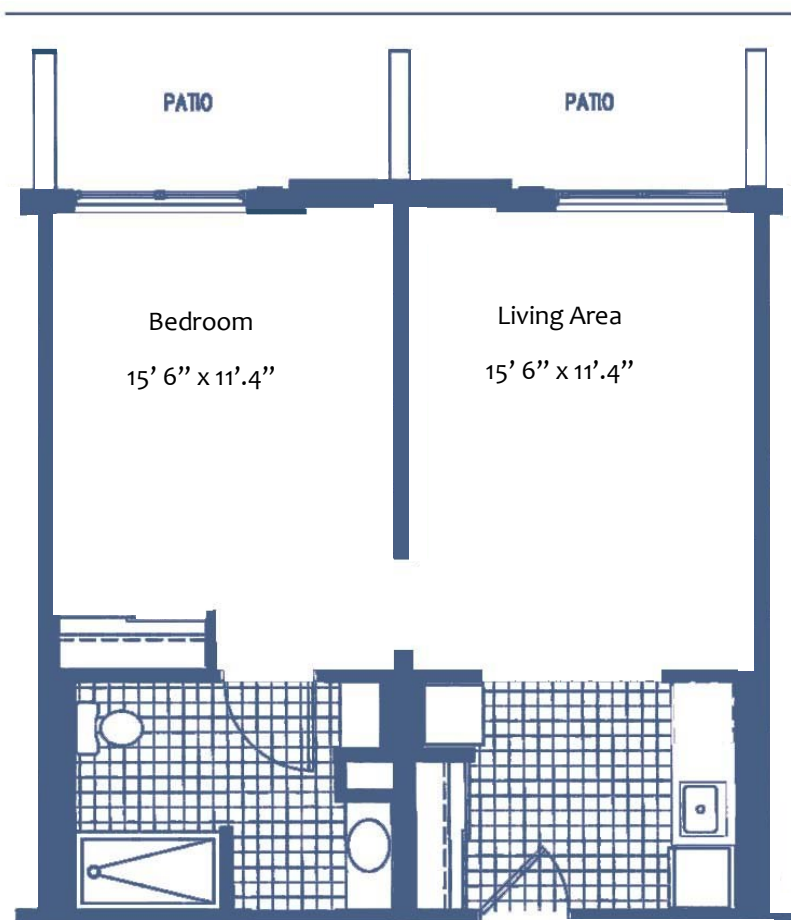

Welcome to a residence that is

Just the right fit and value

One Bedroom Apartment DORCHESTER

Dorchester

Features

- Spacious living room
- Large Bedroom
- Eat-in kitchen with full refrigerator, microwave, sink and large pantry closet
- Large full bath with safety bars, large walk-in shower & vanity
- Generous closet space
- Individually controlled heating & cooling
- Cable-ready
- Walk out garden or patio

Visit us to select the right floor plan for your home at
Bethel Springvale Inn

Call 914-739-4404 today to schedule a tour.